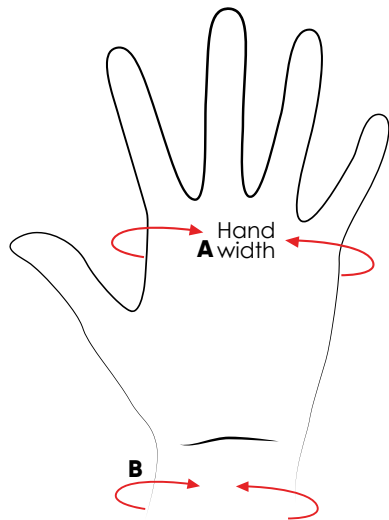

ST WRIST BRACE 920074

With your hand open, measure around the circumference of your hand, at the base of your knuckles

SIZE		INCH	CM
S	A	5,5-6,5	14-16,5
	B	6-6,5	15-16,5
M	A	6,5-7,5	16,5-19
	B	6,5-7	16,5-18
L	A	7,5-8,5	19-21,5
	B	7-7,5	18-19
XL	A	8,5-9,5	21,5-24
	B	7,5-8	19-20,5

A Center of the hand
B Center of the wrist